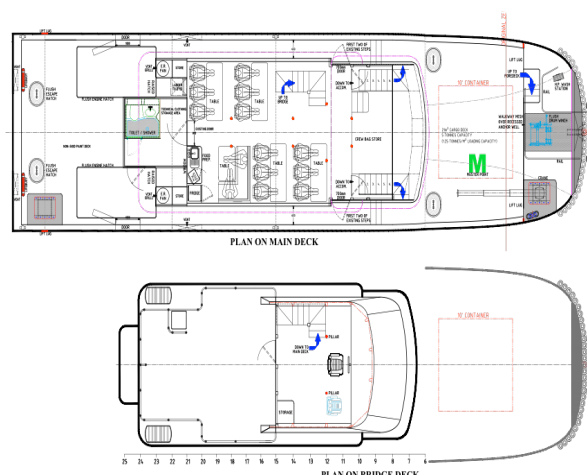

## 22.6M CREW TRANSFER VESSEL

### General characteristics

Structure	Aluminium	Length O.A.	22.6 m
S/structure mounting	Welded	Beam O.A.	6.40 m
Classification	BV I - Hull - MACH Wind Farm Service Sea Area 3	Depth	2.40 m
Flag	UK, MCA Workboat Code, Category I MGN280(M)	Draught (approx.)	1.55 m (including skeg)
		Displacement (lightship)	50 tonnes

## Capacities

Fuel oil	8,500 L
Fresh water	1,000 L
Black water	500 L
Free workdeck area	60 m <sup>2</sup>
Max deck load	1.5 t/m <sup>2</sup>
Deck cargo	10 tonne
Crew	<3 persons
Industrial personnel	<12 persons