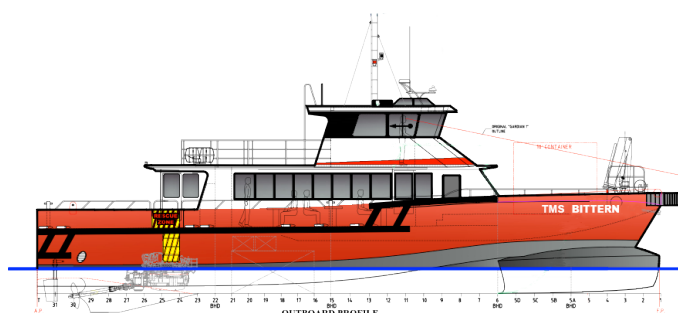

## 22.6M CREW TRANSFER VESSEL

### General characteristics

Structure	Aluminium	Length O.A.	22.6 m
S/structure mounting	Welded	Beam O.A.	6.40 m
Classification	BV I - Hull - MACH Wind Farm Service Sea Area 3	Depth	2.40 m
Flag	UK, MCA Workboat Code, Category I MGN280(M)	Draught (approx.)	1.55 m (including skeg)
		Displacement (lightship)	50 tonnes

## Capacities

Fuel oil	8,500 L
Fresh water	1,000 L
Black water	500 L
Free workdeck area	60 m <sup>2</sup>
Max deck load	1.5 t/m <sup>2</sup>
Deck cargo	10 tonne
Crew	<3 persons
Industrial personnel	<12 persons